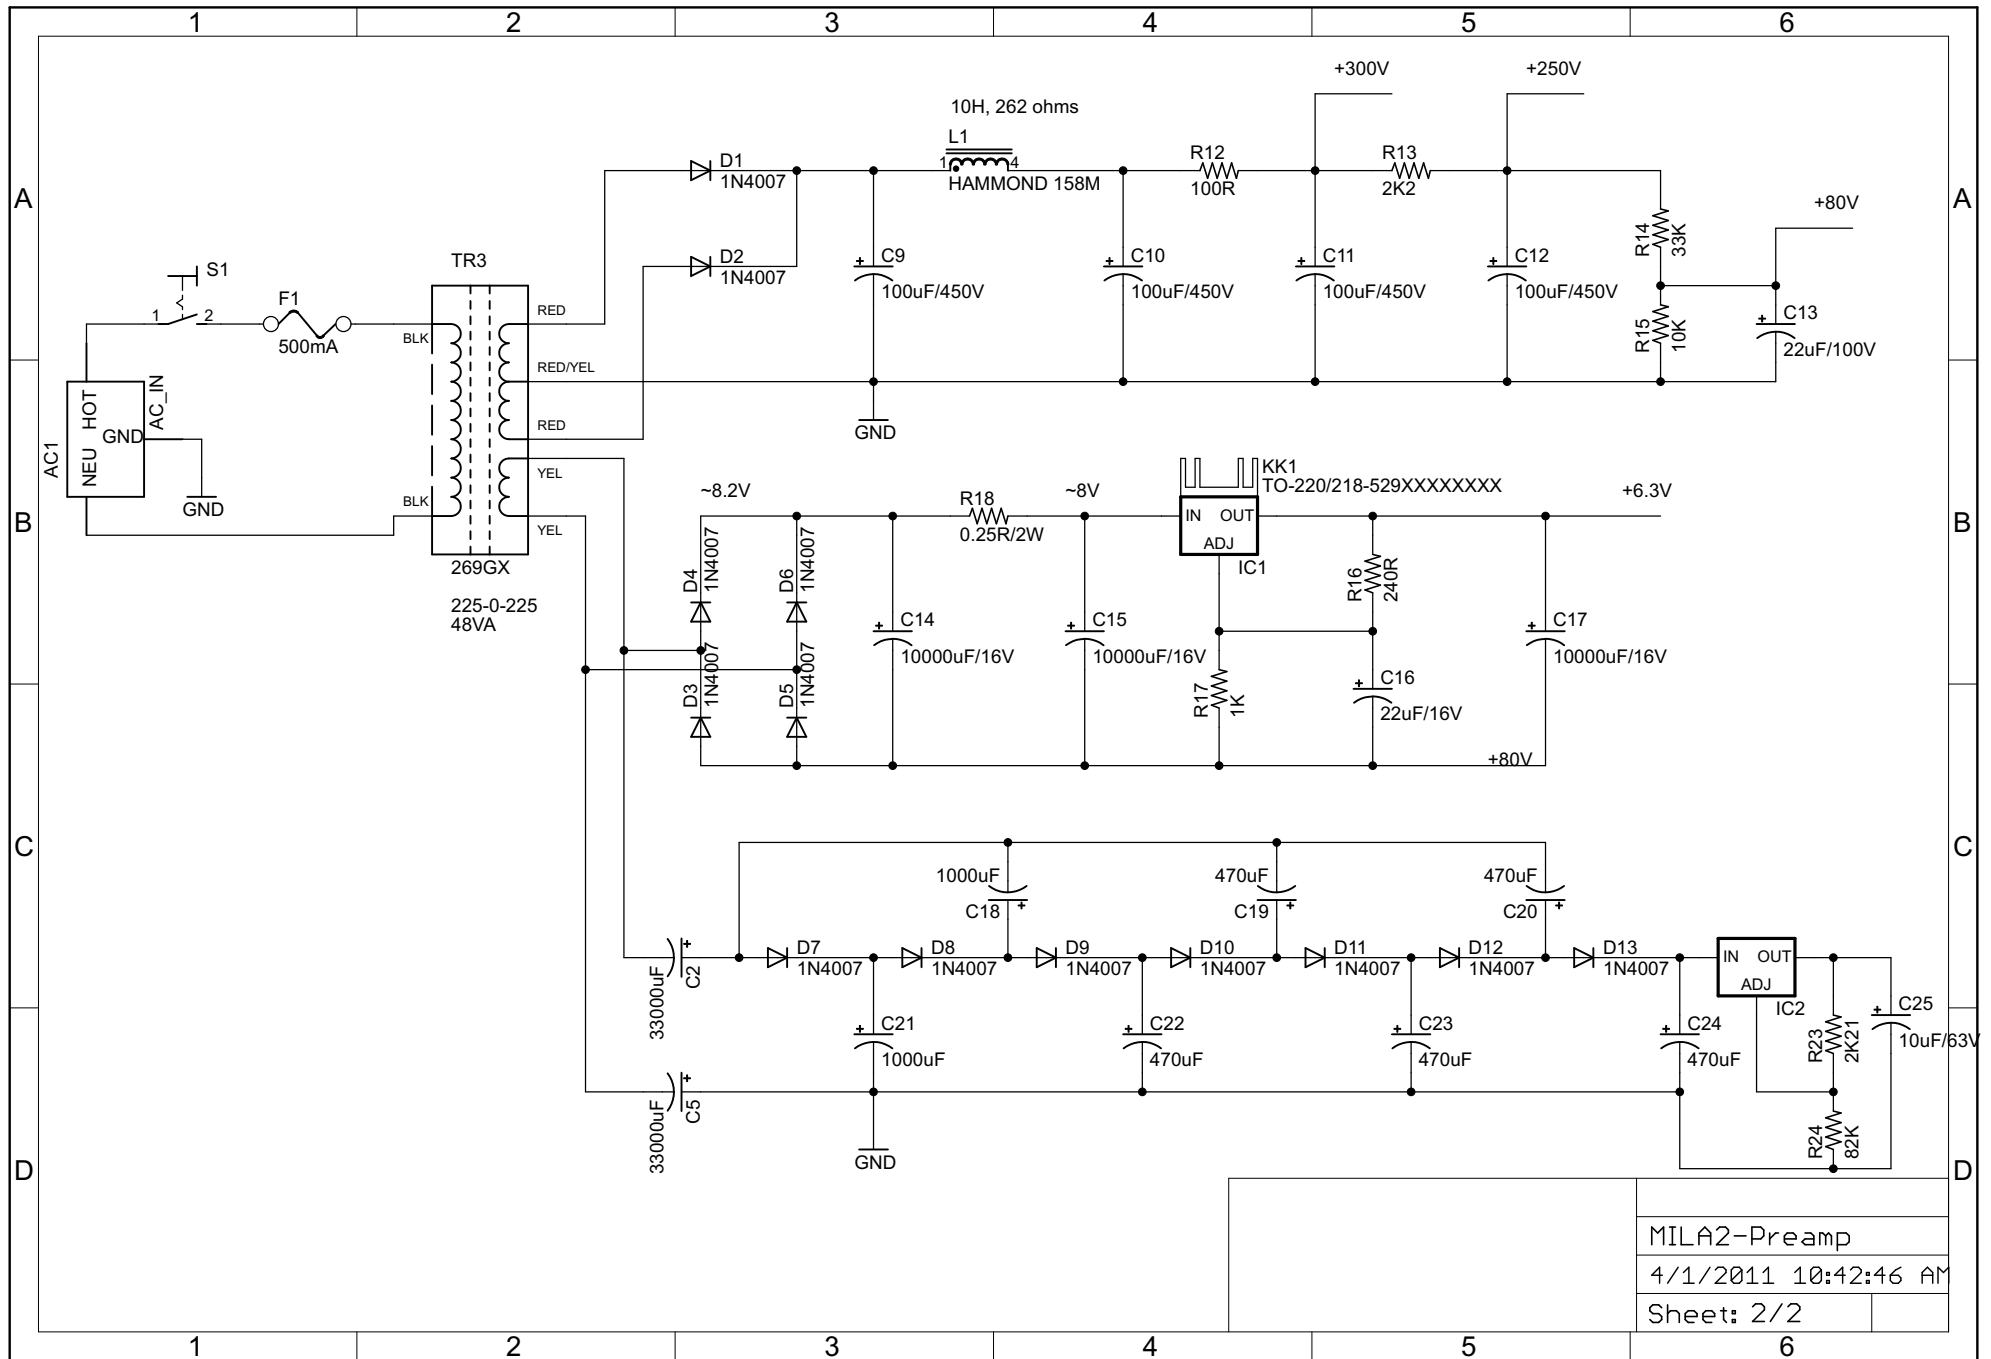

MILA2-Preamp
4/1/2011 10:42:46 AM
Sheet: 1/2

MILA2-Preamp  
4/1/2011 10:42:46 AM  
Sheet: 2/2